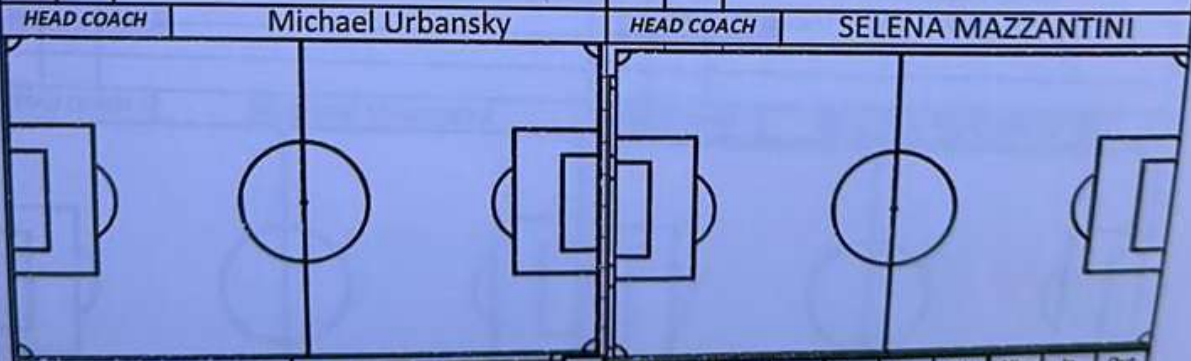

La Nucia Football Center

Tuesday 27th of February 2024

Kickoff: 16:00H

Team · A	<b>GERMANY WU19</b>	Team · B	<b>ITALY WU19</b>
Kit Colors	WHITE-BLACK-WHITE GK: ALL RED		BLUE-BLUE-BLUE GK: ALL GREEN

P	Shirt No	PLAYER	P	Shirt No	PLAYER
S	1	Lina Altenburg	X	3	PIZZUTI ELENA CRISTINA
S	2	Leni Wileschek	X	5	SORELLI NADINE
S	3	Julia Mickenhagen	X	6	CATENA GIADA
x	4	Karla Brinkmann	X	11	BERNARDI VERONICA
x	5	Emily Wallrabenstein	X	12	MUSTAFIC EMMA
x	6	Svea Stoldt	X	13	ZANINI PAOLA
S	7	Loreen Bender	X	14	PELLEGRINO CIMO' GIADA
x	8	Paulina Bartz ©	X	15	GEMMI LEDA
x	9	Melina Reuter	X	19	SCIABICA MANUELA
x	10	Estrella Merino Gonzalez	X	20	ZANNINI CAROLA
x	11	Melina Krüger	X	21	TESTA SOFIA
x	12	Anne Moll	1(GK)		BARTALINI VIOLA
x	13	Carlotta Schwoerer	2		VIESTI MARTINA
x	14	Annaleen Böhler	4		GALLO AZZURRA
S	16	Emily Schimm	7		BELLAGENTE GRETA
S	17	Leonie Schetter	8		DONOLATO VALENTINA
S	18	Melina Kunkel	9		MORETTI GINEVRA
S	19	Milena Röder	10		CESARINI ERIN MARIA
x	20	Delice Boboy	16		PERSELLI MANUELA
S	22	Marina Scholz	17		LONGOBARDI ANNA
S	23	Carla Schwarz	18		D'ELIA REBECCA
S	15	Leni Palm	23		COLOMBO ANDREA GAIA
			24		CALEGARI BEATRICE